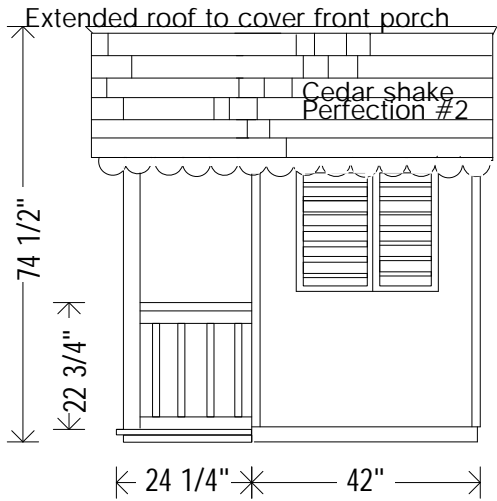

4x6 playhouse kit
 Canadian Playhouse Factory
 Plan by: Mike Tilkin

Windows with Cedar shutters